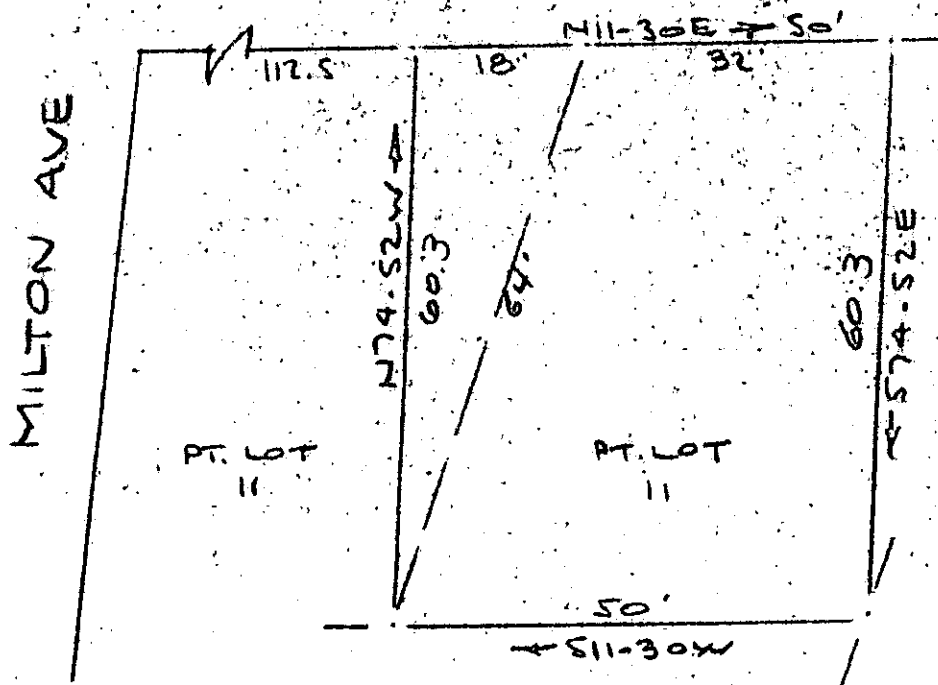

RECORDING FEE
PAID \$ 100

FEB 16 1973
23302

(Now Brunswick Avenue)
POPLAR STREET

DRAWN FOR
 JAMES O' DELL
 LOCATED NEAR GREENVILLE, S.C.
 SCALE: 1" = 20' 18 MAY 1971

4Y-57^v

5:00 P.M.

CAROLINA SURVEYING CO
GREENVILLE, S.C.